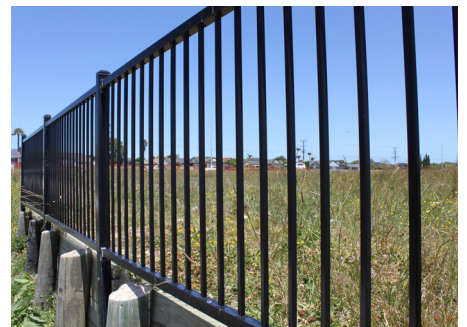

Housing Developments

Hobsonville Rd Subdivision

As New Zealand's leading high security fencing, gates and automation solutions provider, Hampden Fence should be your first point of contact for a tailored high security package for your property.

Subdivision of rural land into residential lots has seen Auckland spread quickly. Hampden has been involved in the early stage civil works to fence off walkways and retaining walls to ensure that the lots are sold to the group home builders in a compliant state.

Included in the installation were the following products:

- Folded panel fencing
- Rakable steel balustrade compliant fencing
- Bridge railing
- Chain link mesh fencing

For more information please visit www.hampden.co.nz or call the Hampden team.